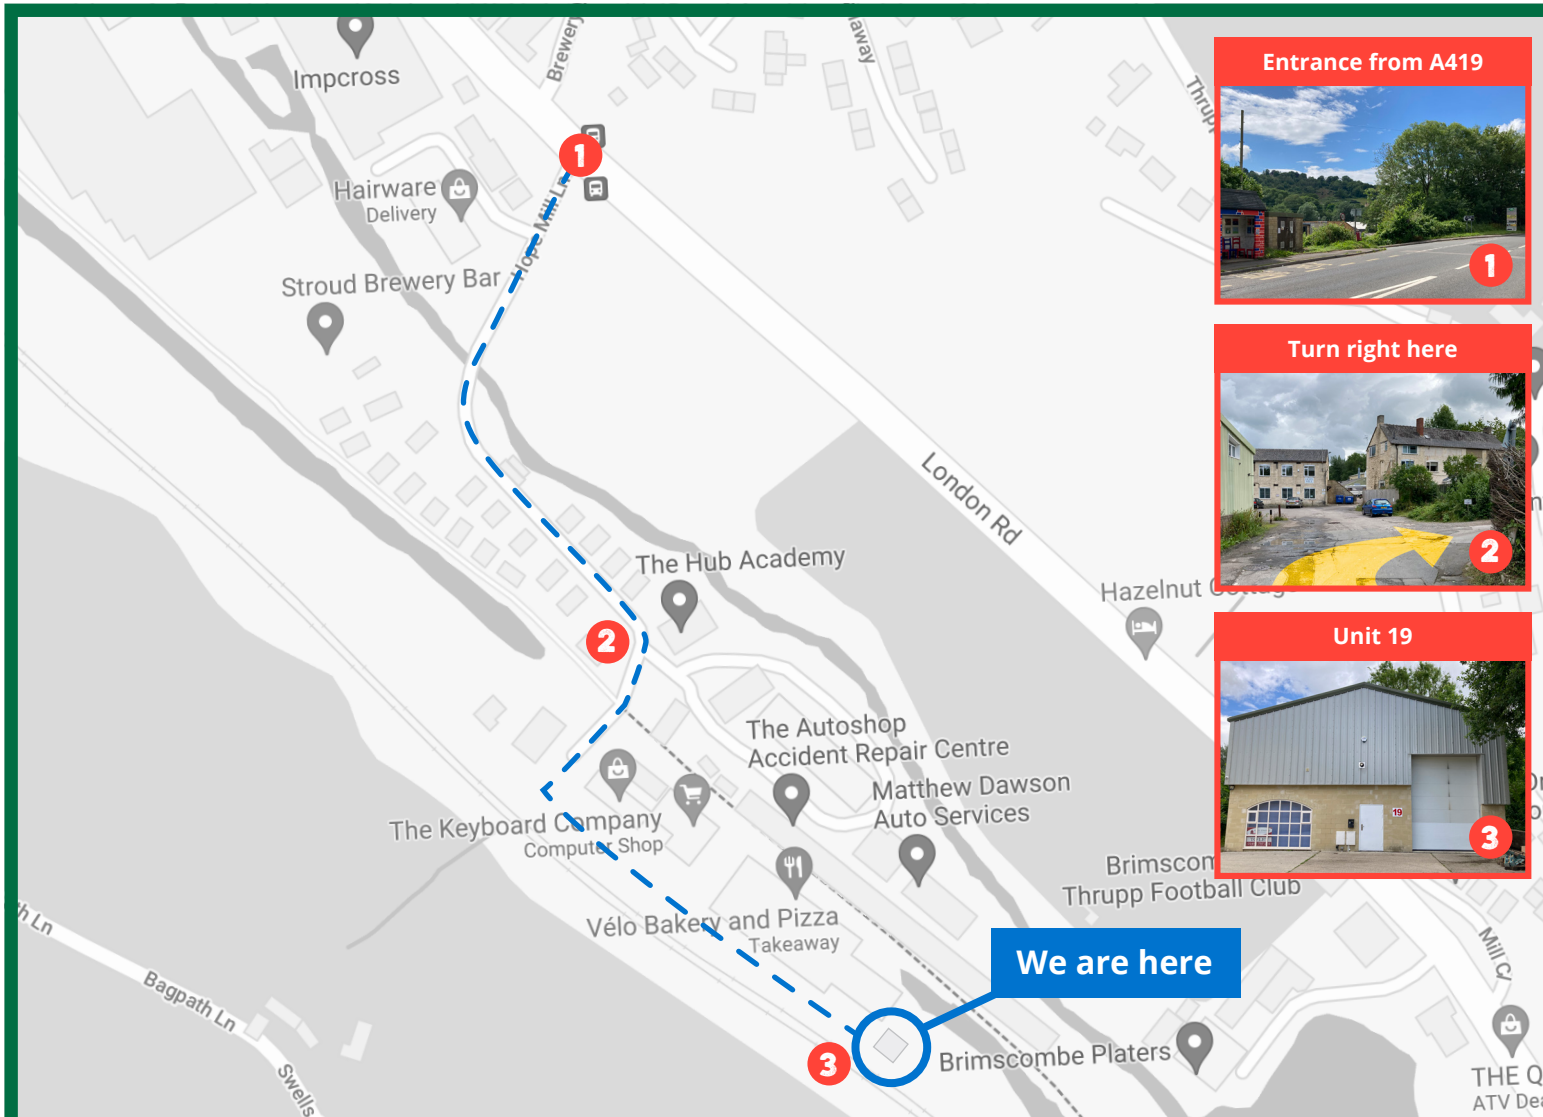

# HOW TO FIND US

We're based out of Unit 19, Canal Iron Works on Hope Mills Lane.

## OUR ADDRESS

Unit 19  
Canal Iron Works,  
Hope Mills Lane,  
Brimscombe,  
Stroud,  
Glos.  
GL5 2SH

## HOW TO FIND US

Canal Iron Works is accessed via Hope Mills Lane off the A419 London Road. Look out for the brightly painted bus shelter.

We are in Unit 19, which is right down the end, so it's easy to load and unload vehicles.

## DONATE FOOD

If you are bringing food to drop off at our Warehouse please come between 10am - 1pm or 2pm - 4:30pm, Mon-Friday.